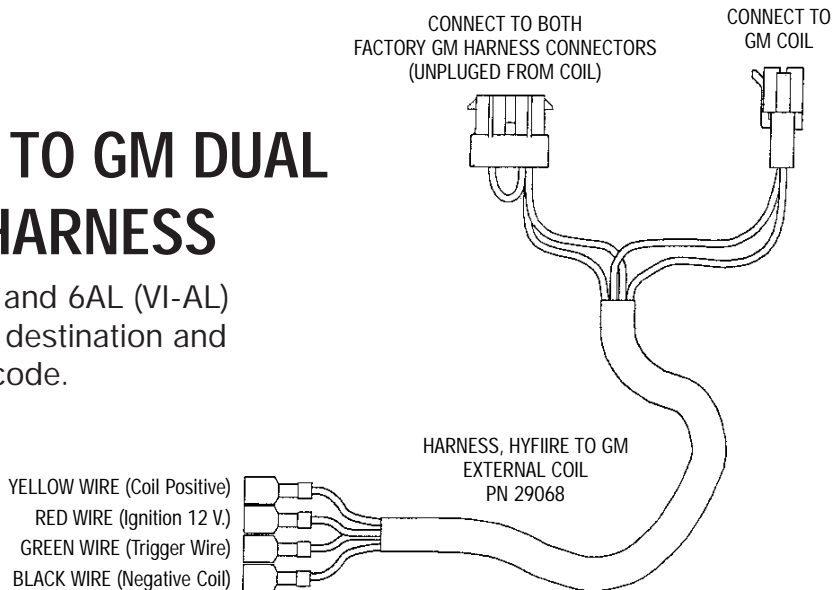

INSTALLATION INSTRUCTIONS

HYFIRE IV & 6 (VI) TO GM DUAL CONNECTOR HARNESS

Can be used on 6A (VI-A and 6AL (VI-AL) by matching the terminal destination and not the color code.

MALLORY IS A DIVISION OF THE MR. GASKET PERFORMANCE GROUP
10601 MEMPHIS AVE. #12, CLEVELAND, OH 44144
216.688.8300 FAX 216.688.8306

FORM 1127
09/03
Made in U.S.A.
Printed in U.S.A.

www.mrgasket.com

INSTALLATION INSTRUCTIONS

HYFIRE IV & 6 (VI) TO GM DUAL CONNECTOR HARNESS

Can be used on 6A (VI-A and 6AL (VI-AL) by matching the terminal destination and not the color code.