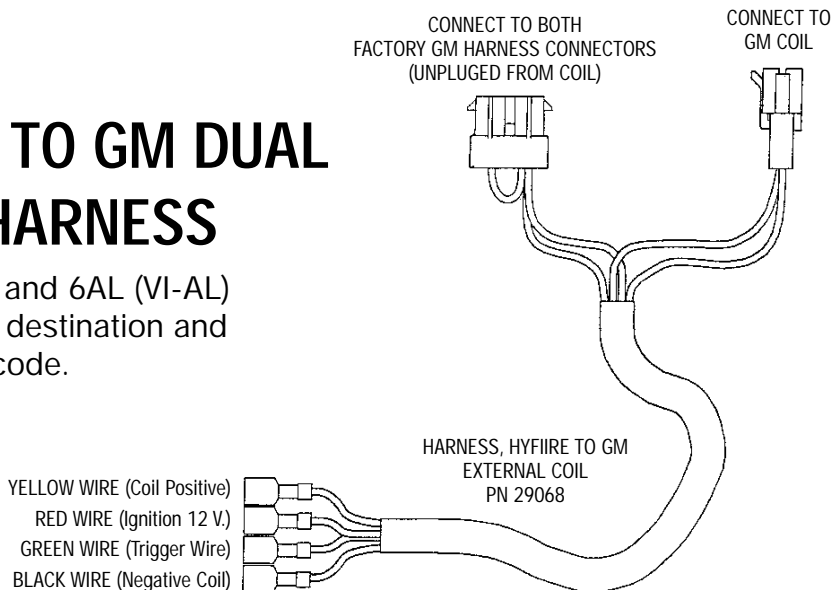

INSTALLATION INSTRUCTIONS

HYFIRE IV & 6 (VI) TO GM DUAL CONNECTOR HARNESS

Can be used on 6A (VI-A and 6AL (VI-AL) by matching the terminal destination and not the color code.

MALLORY IS A DIVISION OF THE MR. GASKET PERFORMANCE GROUP
10601 MEMPHIS AVE. #12, CLEVELAND, OH 44144
216.688.8300 FAX 216.688.8306

FORM 1127
09/03
Made in U.S.A.
Printed in U.S.A.

www.mrgasket.com

INSTALLATION INSTRUCTIONS

HYFIRE IV & 6 (VI) TO GM DUAL CONNECTOR HARNESS

Can be used on 6A (VI-A and 6AL (VI-AL) by matching the terminal destination and not the color code.